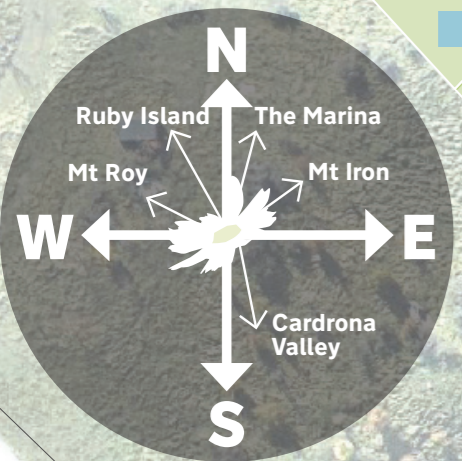

# Premium lake view sections for sale

## West Meadows **STAGE 7**

[www.westmeadows.co.nz](http://www.westmeadows.co.nz)

Sales plan to be used as a guide only. Subject to change.

- \* 2 story capable
- 5m single story
- ▲ 5.5m single story
- 5.5m plus basement capable